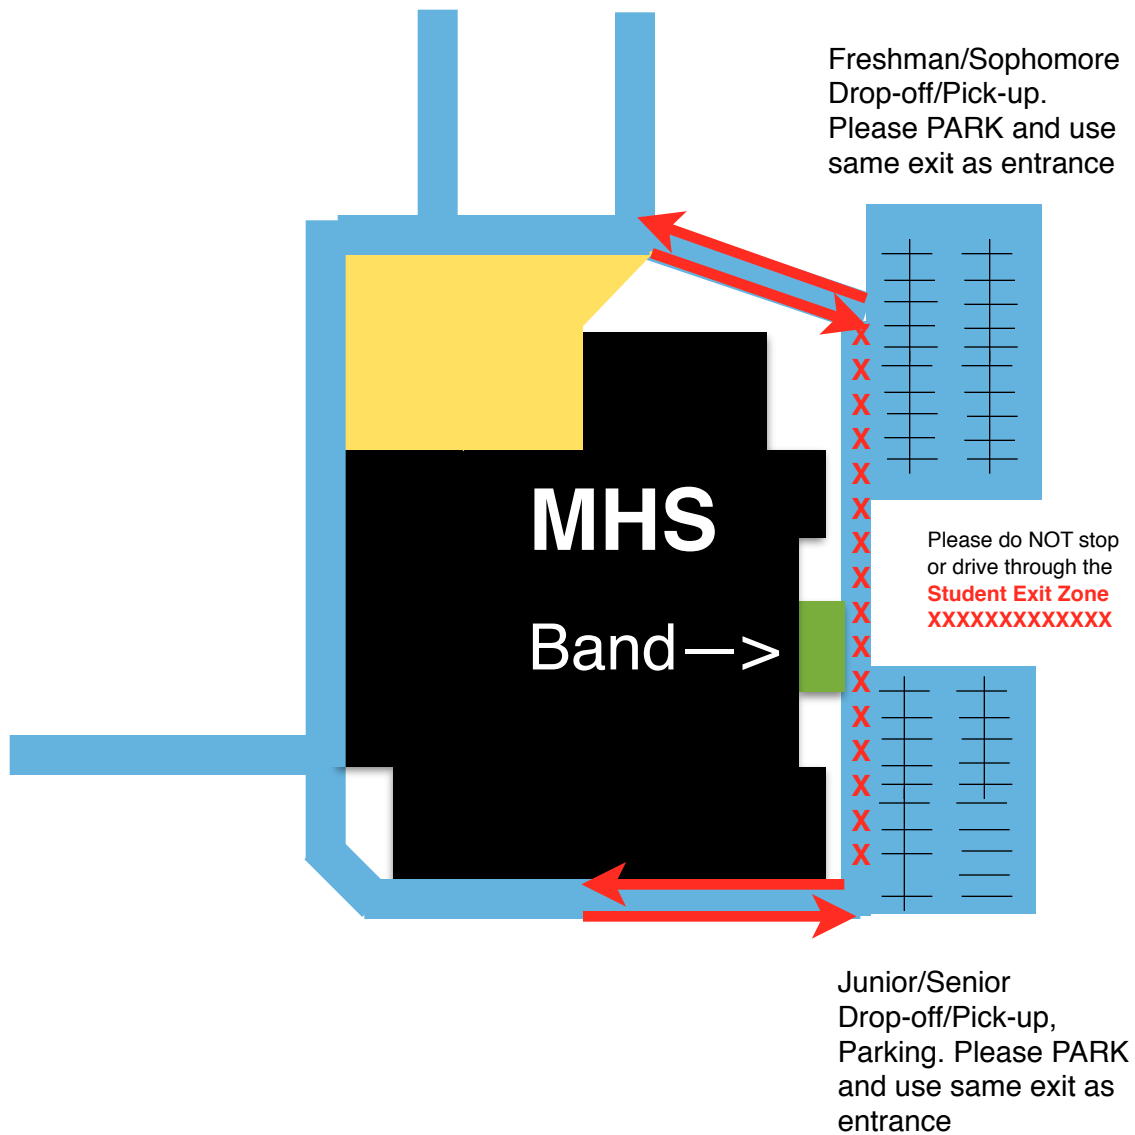

The PRIDE of Mayfield

Supporting Our Band Programs District Wide

6116 Wilson Mills Rd. Mayfield Village, OH 44143

(440)-995-6858

ThePrideOfMayfield.org

Noshaben@mayfieldschools.org

Dear Parents and Students,

In order to help keep our band entrance and exits safe, while keeping the flow of traffic moving, we are requesting that all traffic (drop-off, pick-up, and parking) follows a specific plan that will divert cars away from our students walking. We are asking that all Freshman and Sophomores be dropped off/picked up in the North East staff parking lot, with all cars going in and out of the North entrance to the lot. All Juniors and Seniors should use the drive behind the school (along the field-house/South parking lot) to enter and exit the South East Pool parking lot for drop-off, pick-up, and parking. Please use the map below for specific driving/parking directions. Please remember to not drive, stop, or park in between the two parking lots.

North

Mr. Nathan Oshaben
HS Band Director
PRIDE of Mayfield
440-995-6858